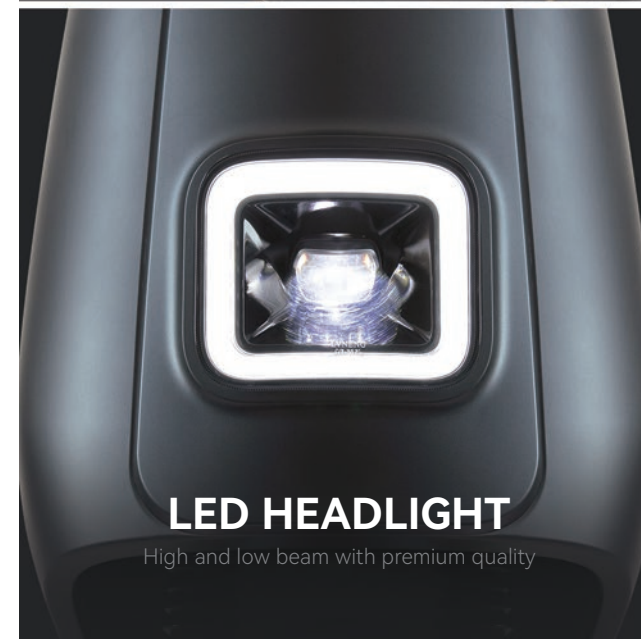

ENERGIZE YOUR LIFESTYLE

● ● ● ● White/Red/Matt Blue/Matt Grey

BOSCH MOTOR

More stable & efficient

88%

Conversion efficient

2020W

Motor power

LED HEADLIGHT

High and low beam with premium quality

LCD METER

High quality LCD display

LX04

EEC L1e-B, Euro 5

ENERGIZE YOUR LIFESTYLE

Italy White/White/Red/Matt Blue/Matt Grey