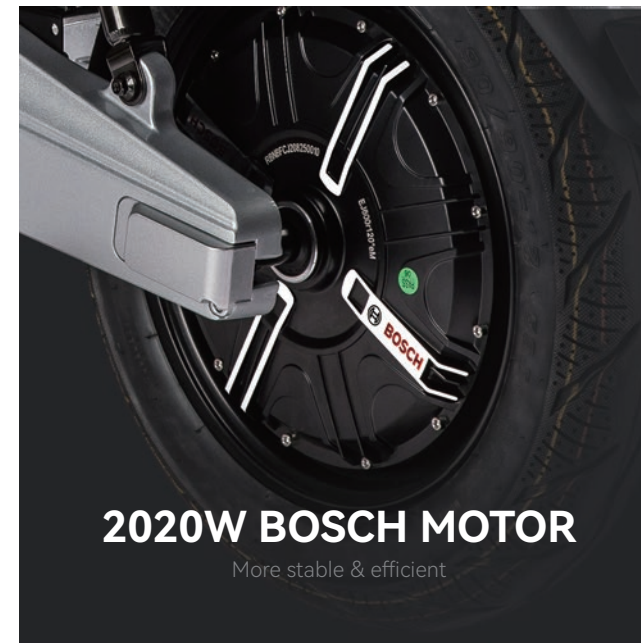

2020W BOSCH MOTOR

More stable & efficient