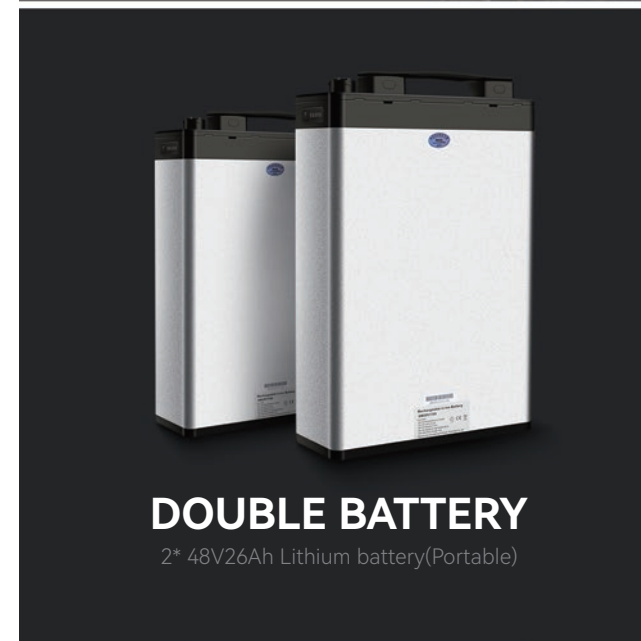

BOSCH MOTOR

More stable & efficient

1440W

Motor power

88%

Conversion efficient

DOUBLE BATTERY

2* 48V26Ah Lithium battery(Portable)