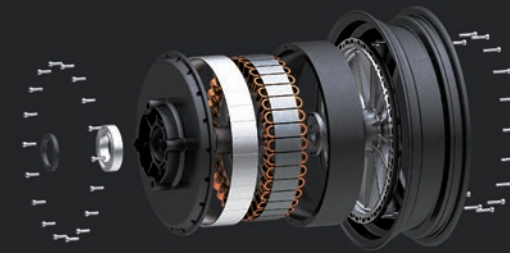

Ternary polymer lithium battery
Over 1,000 times recharge cycle
More Consistent & Efficient Battery Cells

NCE S

EEC L3e-A1, Euro 5

ENERGIZE YOUR LIFESTYLE

● ○ ○ ○ ○ White/Matt Black/Matt Grey/Matt Blue/Matt Green

HIGH PERFORMANCE MOTOR

6600 w | **1000** rpm | **170** N.m
Motor power | Rotation Speed | Max.Torque

7 INCH HD TFT COLOR METER

High and low beam with premium quality

LNGO(APP)

- ⚡ Move alarm
- 📍 Navigation
- 📍 Vehicle Positioning
- 📄 Vehicle Info
- 🔑 Remote startup

7 INCH HD TFT COLOR METER

High and low beam with premium quality

LNGO(APP)

- ⚡ Move alarm
- 📍 Navigation
- 📍 Vehicle Positioning
- 📄 Vehicle Info
- 🔑 Remote startup

LX08 MAX EEC L3e-A1, Euro 5

**ENERGIZE
YOUR
LIFESTYLE**

88%

Conversion efficient

2050W

Motor power

LED HEADLIGHT

High and low beam with premium quality

LCD METER

High quality LCD display