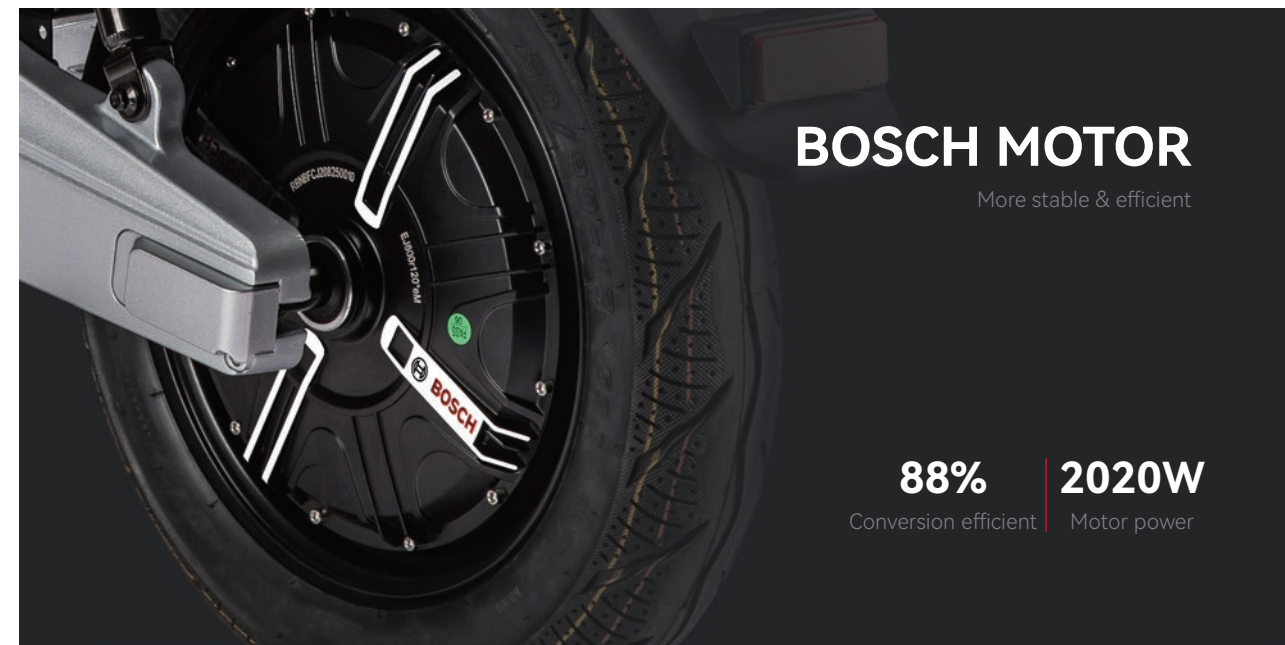

BOSCH MOTOR

More stable & efficient

88%

Conversion efficient

2020W

Motor power