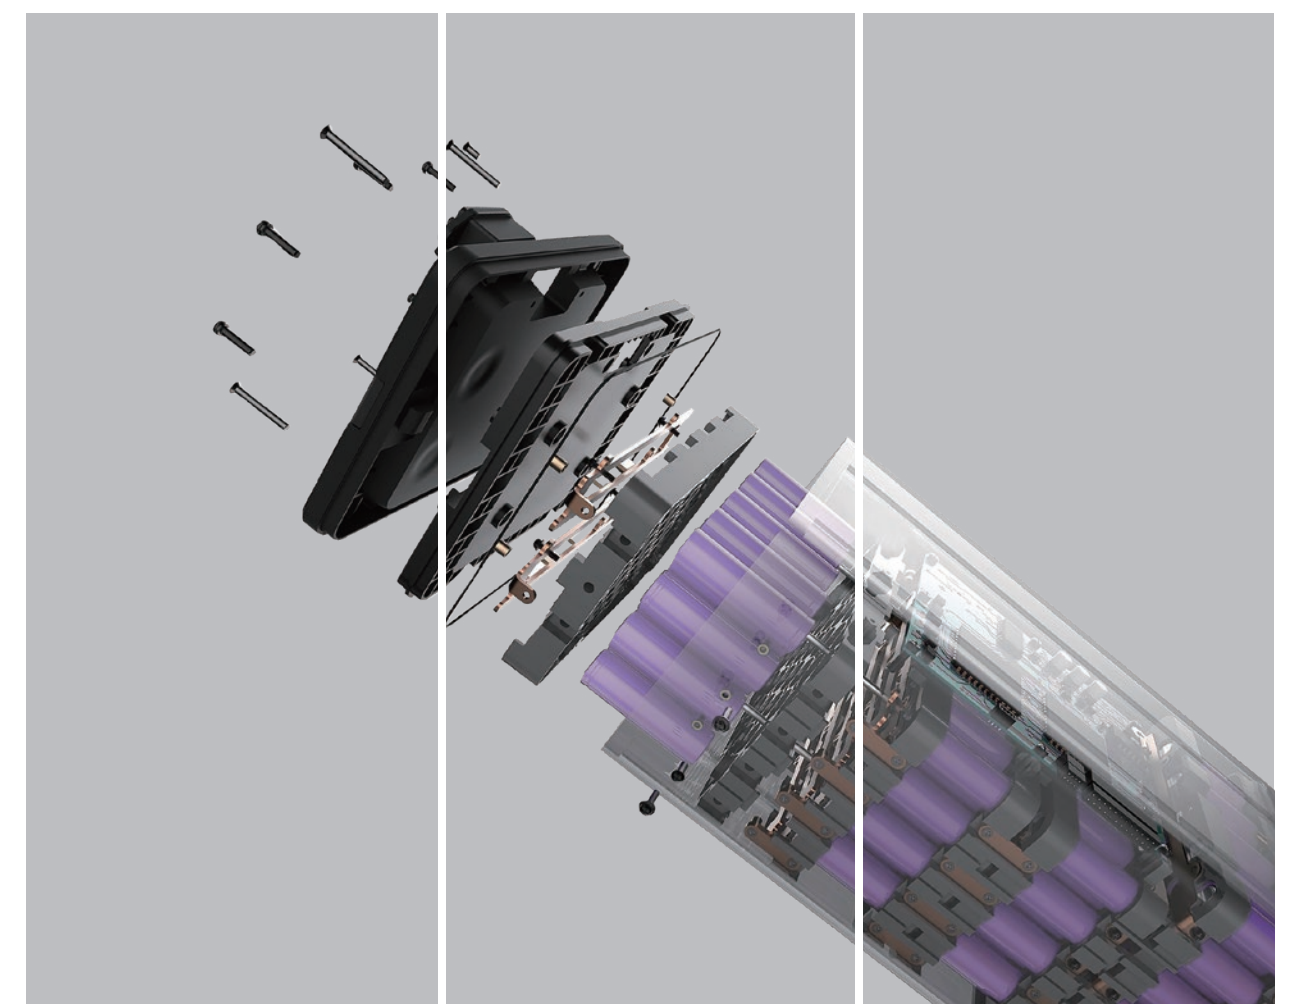

REMOVABLE **LG** BATTERY-21700 CELLS

Ternary polymer lithium battery
Over 1,000 times recharge cycle
More Consistent & Efficient Battery Cells