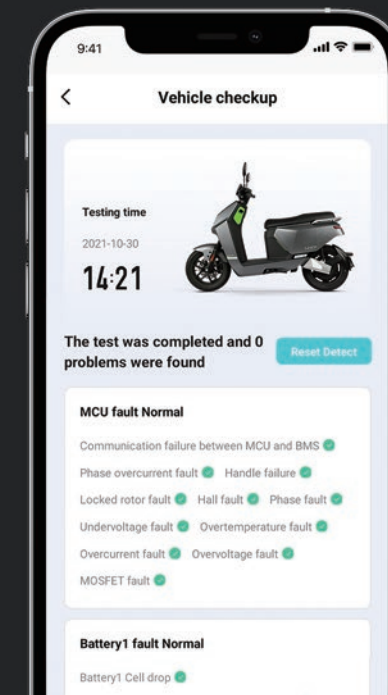

HIGH PERFORMANCE MOTOR

6600 w | **1000** rpm | **170** N.m
Motor power | Rotation Speed | Max.Torque

7 INCH HD TFT COLOR METER

High and low beam with premium quality

LNGO(APP)

- ⚡ Move alarm
- 📍 Navigation
- 📍 Vehicle Positioning
- 📄 Vehicle Info
- 🔑 Remote startup

NCF S

EEC L3e-A1, Euro 5

ENERGIZE YOUR LIFESTYLE

● ○ ○ ○ ○ White/Matt Black/Matt Grey/Matt Blue/Matt Green

HIGH PERFORMANCE MOTOR

4000 w
Motor power

800 rpm
Rotation Speed

117 N.m
Max.Torque

7 INCH HD TFT COLOR METER

High and low beam with premium quality

LNGO(APP)

- ⚡ Move alarm
- 📍 Navigation
- 📍 Vehicle Positioning
- 📄 Vehicle Info
- 🔑 Remote startup

LX08 MAX EEC L3e-A1, Euro 5

**ENERGIZE
YOUR
LIFESTYLE**