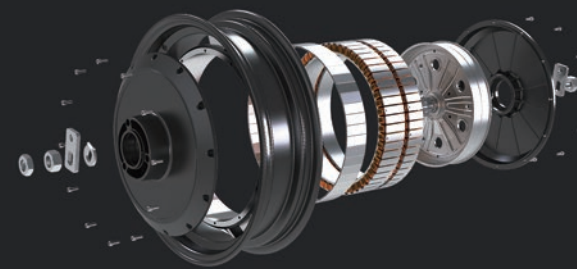

HIGH PERFORMANCE MOTOR

6600 w | **1000** rpm | **170** N.m
Motor power | Rotation Speed | Max.Torque

7 INCH HD TFT COLOR METER

High and low beam with premium quality

LNGO(APP)

- ⚡ Move alarm
- 📍 Navigation
- 📍 Vehicle Positioning
- 📄 Vehicle Info
- 🔑 Remote startup

NCF S

EEC L3e-A1, Euro 5

ENERGIZE YOUR LIFESTYLE

● ○ ○ ○ ○ White/Matt Black/Matt Grey/Matt Blue/Matt Green

HIGH PERFORMANCE MOTOR

4000 w
Motor power

800 rpm
Rotation Speed

117 N.m
Max.Torque

7 INCH HD TFT COLOR METER

High and low beam with premium quality

LNGO(APP)

- ⚡ Move alarm
- 📍 Navigation
- 📍 Vehicle Positioning
- 📄 Vehicle Info
- 🔑 Remote startup

LX08 MAX EEC L3e-A1, Euro 5

**ENERGIZE
YOUR
LIFESTYLE**

High and low beam with premium quality

LCD METER

High quality LCD display

LX06 MAX EEC L3e-A1, Euro 5

**ENERGIZE
YOUR
LIFESTYLE**

● ● ● ● White/Dark Grey/Matt Green/Matt Silver

BOSCH MOTOR

More stable & efficient