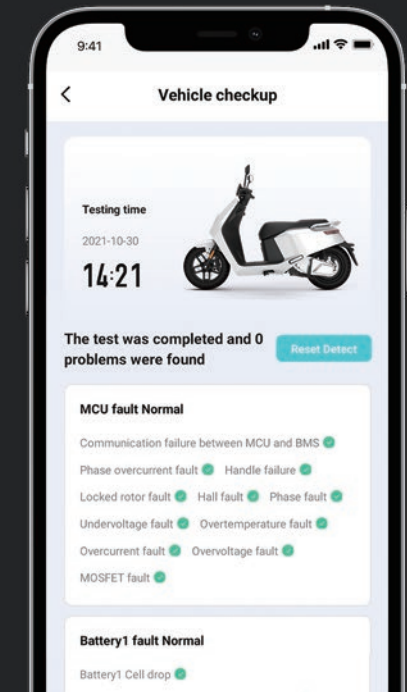

HIGH PERFORMANCE MOTOR

6600 w | **1000** rpm | **170** N.m
Motor power | Rotation Speed | Max.Torque

7 INCH HD TFT COLOR METER

High and low beam with premium quality

LNGO(APP)

- ⚡ Move alarm
- 📍 Navigation
- 📍 Vehicle Positioning
- 📄 Vehicle Info
- 🔑 Remote startup

7 INCH HD TFT COLOR METER

High and low beam with premium quality

LNGO(APP)

- ⚡ Move alarm
- 📍 Navigation
- 📍 Vehicle Positioning
- 📄 Vehicle Info
- 🔑 Remote startup

LX08 MAX EEC L3e-A1, Euro 5

**ENERGIZE
YOUR
LIFESTYLE**

High and low beam with premium quality

LCD METER

High quality LCD display

LX06 MAX EEC L3e-A1, Euro 5

**ENERGIZE
YOUR
LIFESTYLE**

● ● ● ● White/Dark Grey/Matt Green/Matt Silver

BOSCH MOTOR

More stable & efficient