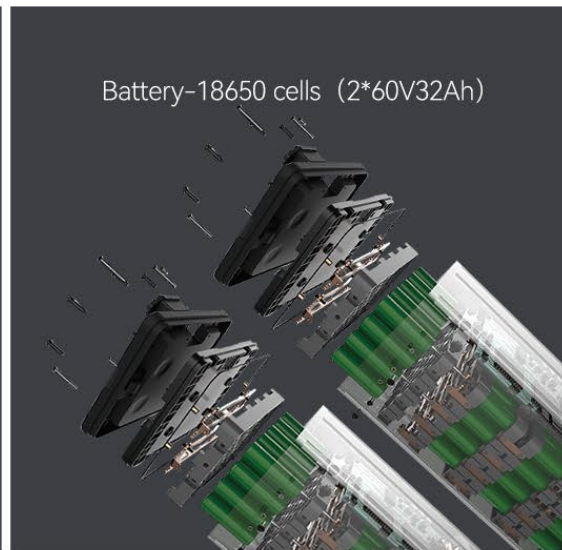

**N MOTO**

DELIVERY MODEL

Max.speed  
**90** km/h

**NCE D**

Max.speed

**45** km/h

**NCF D**

**LED INTEGRATED HEADLIGHT**

High and low beam with premium quality

**VOLUME: 113L**

**DELIVERY BOX**

Packing size: 510\*505\*560mm

Max.speed  
**75** km/h

LX08max D

LED head lamp

LCD display

Max.speed

**45** km/h

**LX05 D**

2020w **BOSCH** motor

Battery-18650 cells (2\*60V29Ah)

LED head lamp

LCD display

NCE D

NCF D

LX08max D

LX05 D

Battery	2*72V34Ah LG lithium battery (Portable)	2*60V24Ah LG lithium battery (Portable)	2*60V32Ah Lithium battery (Portable)	2*60V29Ah Lithium battery (Portable)
Motor	6.6kw  motor	2.2kw  motor	4.0kw BOSCH motor	2.02kw BOSCH motor
Controller	Adjustable	Adjustable	FOC	FOC
Charger	12A (Fast charging)	4A(1*60V24Ah)/8A(2*60V24Ah)	10A	7A
Meter	7 inch TFT Color screen	7 inch LCD screen	LCD	LCD
Brake	CBS linkage system + Front & Rear disc brakes	Front & Rear disc brakes	CBS linkage system + Front & Rear disc brakes	Front & Rear disc brakes
Tire type	120/70-14" Tubeless	120/70-14" Tubeless	120/70-12" Tubeless	90/90-12" Tubeless
MAX.speed	90km/h	45km/h	75km/h	45km/h
MAX.range	90km (2*72V34Ah@90km/h)	55km (1*60V24Ah@45km/h) 110km (2*60V24Ah@45km/h)	95km (2*60V32Ah@75km/h)	75-150km
MAX.loading	302kg	300kg	255kg	240kg
Slope hill-ability	16.8° (30%)	15° (27%)	15° (27%)	13° (23%)
Start	Keyless or APP	Keyless or APP	Remote control	—
APP Function	● Yes	● Yes	— No	— No
USB	● Yes	● Yes	● Yes	● Yes
Bluetooth	— No	— No	— No	● Yes
Space of placing a full helmet	— No	— No	— No	— No
Remove control alarm	● Yes	● Yes	● Yes	● Yes
P Shift	Released by induction saddle	Released by induction saddle	—	—
Packing size of delivery box	510*505*560mm (Volume: 113L)	510*505*560mm (Volume: 113L)	510*505*560mm (Volume: 113L)	510*505*560mm (Volume: 113L)
Dimension(L*W*H)	1960*725*1195mm	1937*725*1233mm	1895*700*1180mm	1890*720*1110mm
Wheelbase	1370mm	1350mm	1345 mm	1365mm
EEC Category	EEC L3e-A1, Euro 5	EEC L1e-B, Euro 5	EEC L3e-A1 Euro 5	EEC L1e-B, Euro 5