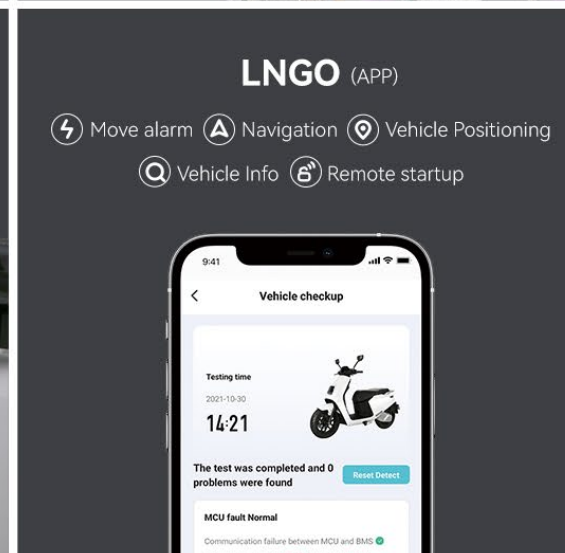

**N MOTO**

DELIVERY MODEL

Max.speed  
**90** km/h

**NCE D**

Max.speed

**45** km/h

**NCF D**

**LED INTEGRATED HEADLIGHT**