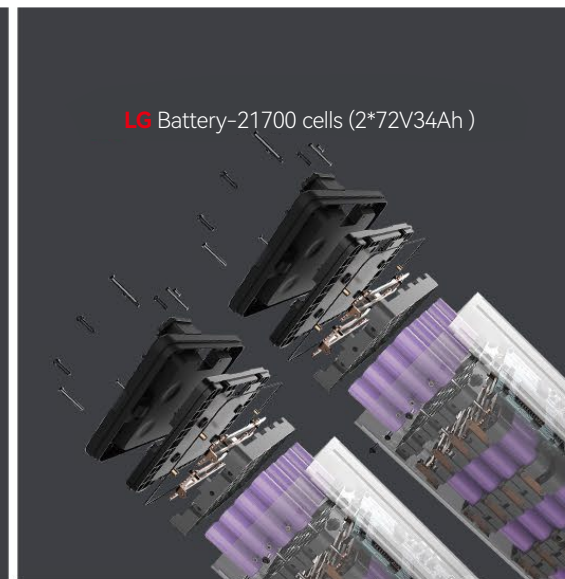

**N MOTO**

DELIVERY MODEL

Max.speed  
**90** km/h

**NCE D**

Max.speed

**45** km/h

**NCF D**

**LED INTEGRATED HEADLIGHT**

High and low beam with premium quality

**VOLUME: 113L**

**DELIVERY BOX**

Packing size: 510\*505\*560mm

Max.speed  
**75** km/h

LX08max D

LED head lamp

LCD display

Max.speed

**45** km/h

**LX05 D**

2020w **BOSCH** motor

Battery-18650 cells (2\*60V29Ah)

LED head lamp

LCD display

NCE D

NCF D

LX08max D

LX05 D

Battery	2*72V34Ah LG lithium battery (Portable)	2*60V24Ah LG lithium battery (Portable)	2*60V32Ah Lithium battery (Portable)	2*60V29Ah Lithium battery (Portable)
Motor	6.6kw  motor	2.2kw  motor	4.0kw BOSCH motor	2.02kw BOSCH motor
Controller	Adjustable	Adjustable	FOC	FOC
Charger	12A (Fast charging)	4A(1*60V24Ah)/8A(2*60V24Ah)	10A	7A
Meter	7 inch TFT Color screen	7 inch LCD screen	LCD	LCD
Brake	CBS linkage system + Front & Rear disc brakes	Front & Rear disc brakes	CBS linkage system + Front & Rear disc brakes	Front & Rear disc brakes
Tire type	120/70-14" Tubeless	120/70-14" Tubeless	120/70-12" Tubeless	90/90-12" Tubeless
MAX.speed	90km/h	45km/h	75km/h	45km/h
MAX.range	90km (2*72V34Ah@90km/h)	55km (1*60V24Ah@45km/h) 110km (2*60V24Ah@45km/h)	95km (2*60V32Ah@75km/h)	75-150km
MAX.loading	302kg	300kg	255kg	240kg
Slope hill-ability	16.8° (30%)	15° (27%)	15° (27%)	13° (23%)
Start	Keyless or APP	Keyless or APP	Remote control	—
APP Function	● Yes	● Yes	— No	— No
USB	● Yes	● Yes	● Yes	● Yes
Bluetooth	— No	— No	— No	● Yes
Space of placing a full helmet	— No	— No	— No	— No
Remove control alarm	● Yes	● Yes	● Yes	● Yes
P Shift	Released by induction saddle	Released by induction saddle	—	—
Packing size of delivery box	510*505*560mm (Volume: 113L)	510*505*560mm (Volume: 113L)	510*505*560mm (Volume: 113L)	510*505*560mm (Volume: 113L)
Dimension(L*W*H)	1960*725*1195mm	1937*725*1233mm	1895*700*1180mm	1890*720*1110mm
Wheelbase	1370mm	1350mm	1345 mm	1365mm
EEC Category	EEC L3e-A1, Euro 5	EEC L1e-B, Euro 5	EEC L3e-A1 Euro 5	EEC L1e-B, Euro 5