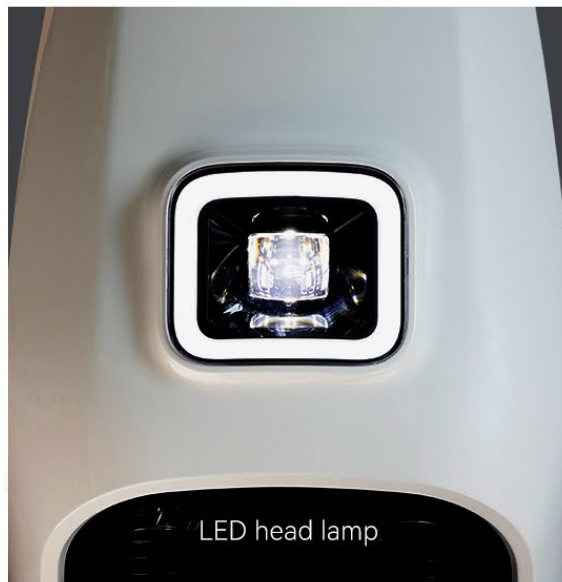

High and low beam with premium quality

**VOLUME: 113L**

**DELIVERY BOX**

Packing size: 510\*505\*560mm

Max.speed  
**75** km/h

LX08max D

LED head lamp

LCD display