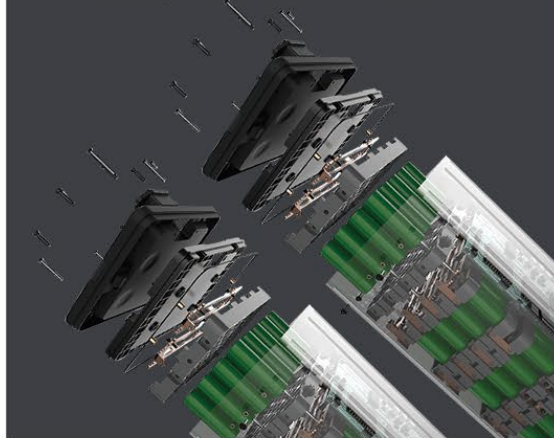

Battery-18650 cells (2*60V29Ah)